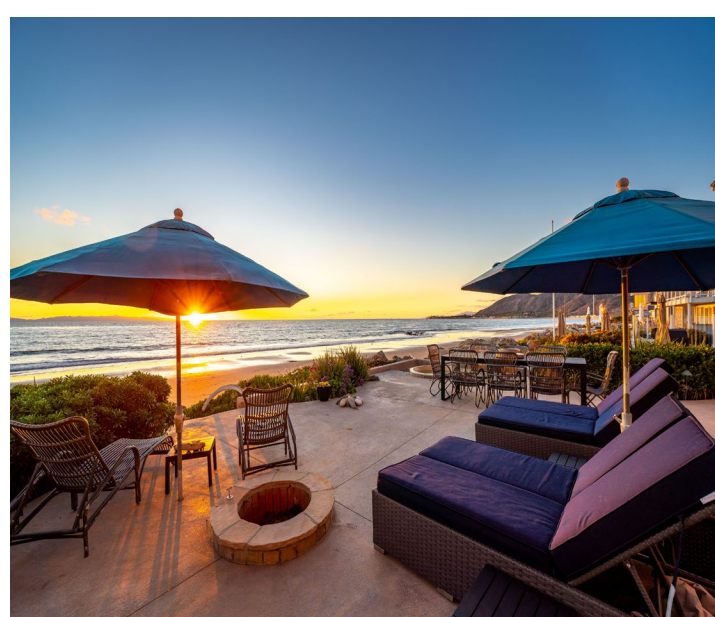

**SOLIMAR BEACH COLONY**  
**2956 Solimar Beach Road | Ventura**

Gorgeous fully furnished custom beach home located in Ventura's sought after gated community - Solimar Beach Colony. This ocean-front home provides breathtaking ocean and island views, spectacular sunsets, uncrowded beaches, surfing, kayaking, fishing, beachcombing and all the special enjoyments that come with ocean-front living. The custom California beach house features over 4,300 sq ft of living space with a wonderful open downstairs floorplan that is ideal for entertaining and embracing indoor/outdoor living. The home features 4 bedrooms, 4 bathrooms and a convenient family room space that doubles as an office, den or spare bedroom.

Solimar Beach Community is conveniently located 5 miles North of Downtown Ventura, 19 miles East to Ojai, 19 miles North to Montecito and 70 miles South to Los Angeles. You'll find ample onsite parking including a 3 car garage with tons of storage and beach toys for you to enjoy. The ocean facing deck is perfect for taking in the beach life with in-ground jacuzzi, gas firepit, BBQ, and plenty of space for entertaining guests and family. This wonderful beach home offers a special place to live on the Southern California coast and is an opportunity not to be missed.